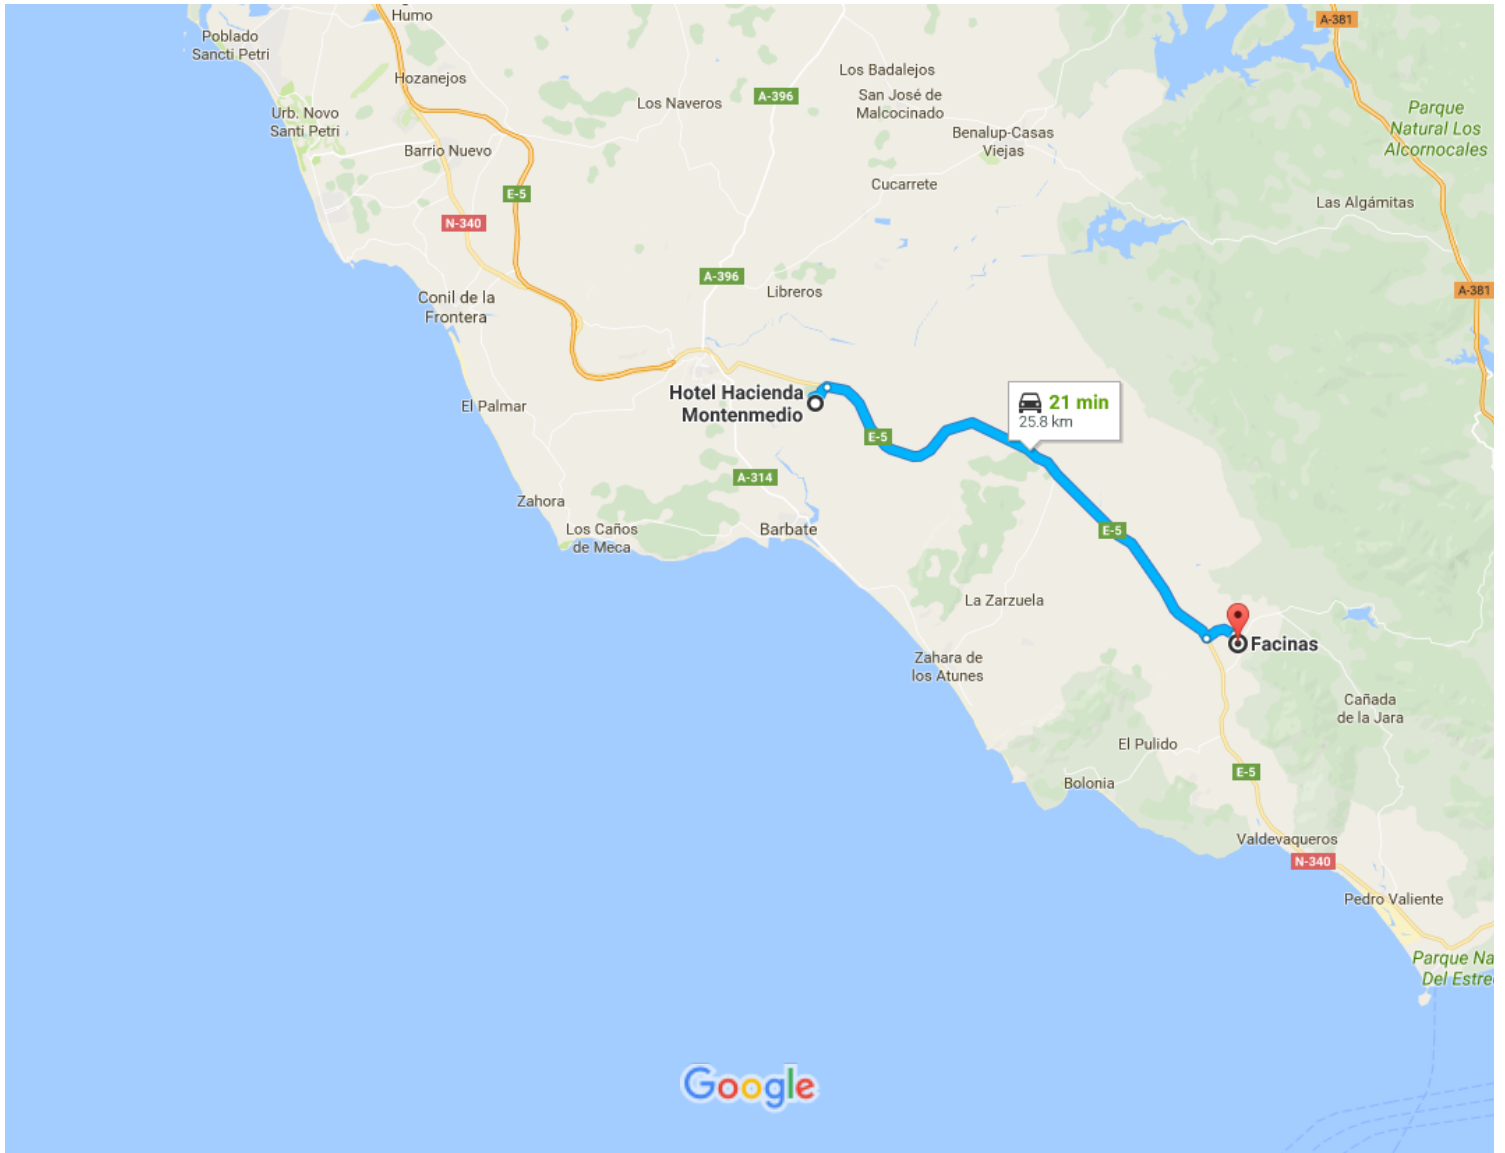

# Hotel Hacienda Montenmedio to Facinas, Spain Drive 25.8 km, 21 min

POCA Rally : Day 2 : 28th May 2017

Map data ©2017 Google, Inst. Geogr. Nacional 5 km

## Hotel Hacienda Montenmedio

Carretera Nac. 340, Km 42,5, 11150 Vejer de la Frontera, Cádiz, Spain

-  1. Head north towards N-340  
1.1 km
-  2. Turn right onto N-340  
22.8 km
-  3. Turn left onto CA-221 (signs for Facinas)  
1.4 km
-  4. Turn right onto Calle Labradores/CA-7201  
350 m
-  5. Turn right onto Calle Padre Sánchez  
87 m

## Facinas

Cádiz, Spain

These directions are for planning purposes only. You may find that construction projects, traffic, weather, or other events may cause conditions to differ from the map results, and you should plan your route accordingly. You must obey all signs or notices regarding your route.