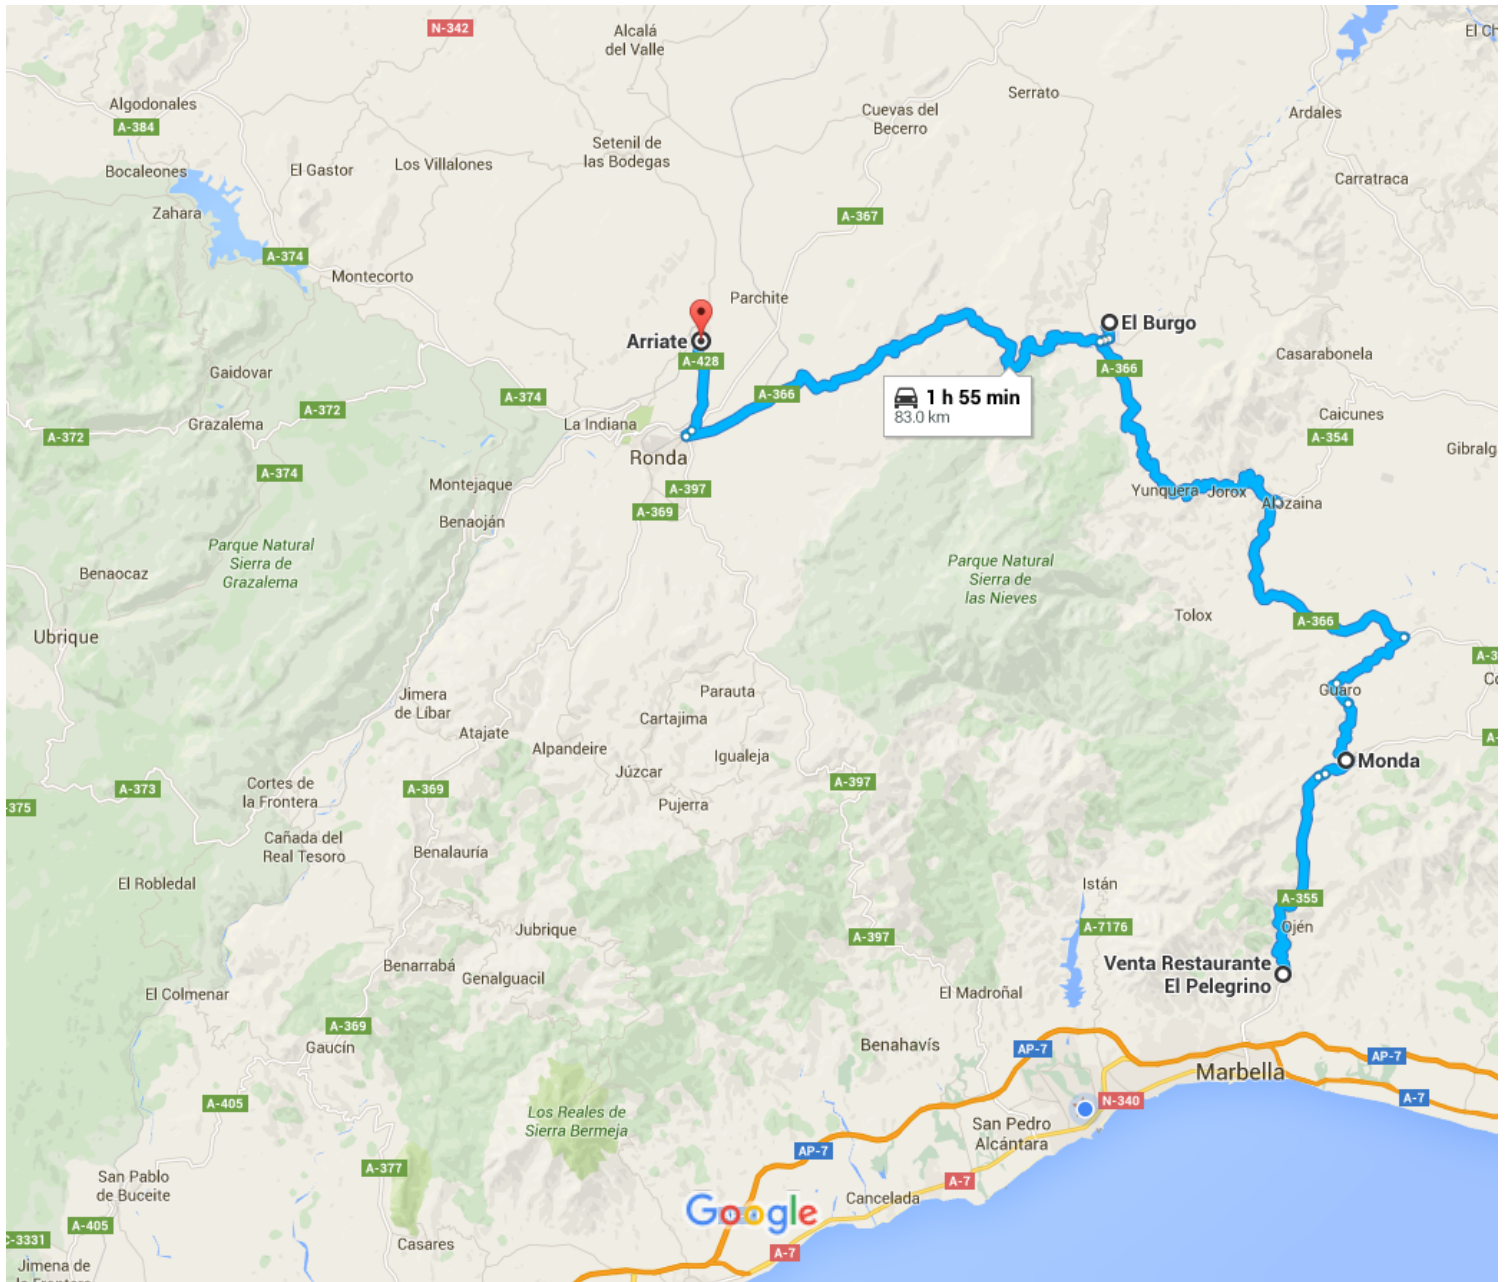

Venta Restaurante El Pelegrino to Arriate

Drive 83.0 km, 1 h 55 min

POCA Run 24th September 2016

Map data ©2016 Google, Inst. Geogr. Nacional 5 km

Venta Restaurante El Pelegrino

A-7103, 29610 Ojén, Málaga, Spain

Take A-355 to Paseo de la Villa in Monda

15 min (12.7 km)

1. Head north-east on A-7103

120 m

2. Turn left to merge onto A-355

10.5 km

3. Take the A-7101 exit towards Monda/Guaro

- 3. Take the A-7101 exit towards Monda, Guaro
290 m
- 4. Turn left onto A-7101
1.5 km
- 5. Turn left onto A-7100/Calle Jaula
i Continue to follow A-7100
 300 m

Continue on Paseo de la Villa. Drive to Calle Sol

- 6. Turn left onto Paseo de la Villa
1 min (240 m)
- 7. Turn left onto Calle Valdescoba
150 m
- 8. Turn right onto Calle Sol
56 m
- 28 m

16 min (12.9 km)

- ⬆ 19. Head south-east 2 min (550 m)

Drive along A-366

40 min (29.8 km)

- 20. Turn right towards Calle las Erillas 250 m

- ⬆ 21. Continue onto Calle las Erillas 180 m

- 📍 22. At the roundabout, take the 4th exit onto Ctra. Carril de la Herradura del Gordo 58 m