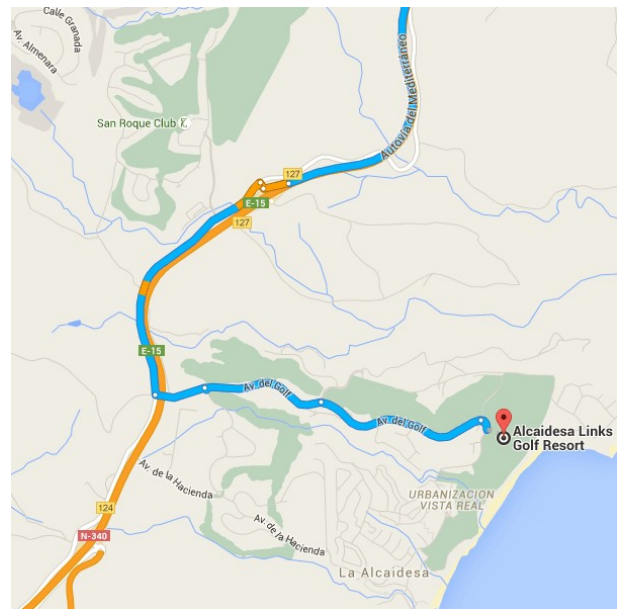

Follow Autovía del Mediterráneo/A-7 and E-15. Take exit 127 from E-15/A-7

40 min (50.6 km)

-  6. Merge onto Autovía del Mediterráneo/A-7

17.4 km
-  7. Continue straight to stay on Autovía del Mediterráneo/A-7

74 m

- 19. Use the middle lane to stay on A-7

 230 m
- 20. At the roundabout, take the 2nd exit and stay on A-7

 170 m
- 21. At the roundabout, take the 3rd exit onto the E-15/A-7 ramp to Guadiaro/Algeciras/Cádiz

 350 m
- 22. Merge onto E-15/A-7

 5.9 km
- 23. Take exit 127

 200 m

Take Av. del Golf to Alcaidesa

- 24. Turn right

 9 min (4.9 km)
- 25. Turn left

 57 m
- 26. Turn left onto Alcaidesa

 2.0 km
- 27. At the roundabout, continue straight onto Av. del Golf

 400 m
- 28. At the roundabout, take the 1st exit and stay on Av. del Golf

 1.0 km
- 29. At the roundabout, take the 1st exit onto Alcaidesa

 1.3 km
- 110 m

Alcaidesa Links Golf Resort, Crta. N 340, Km 124,6