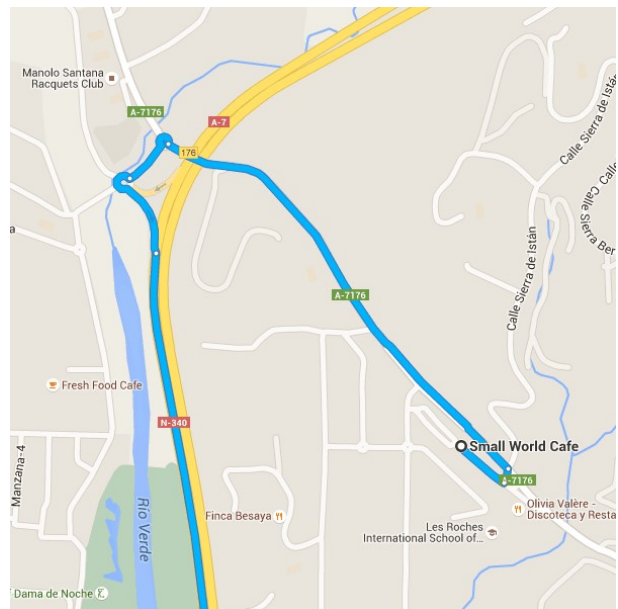

Map data ©2015 Google, Inst. Geogr. Nacional 10 km

Small World Cafe, C.C. Le Village de Istan, km.1

Calle 15, 29601 Marbella, Málaga

Get on Autovía del Mediterráneo/A-7 from A-7176

- ↑ 1. Head southeast
⚠ Partial restricted usage road
 3 min (1.4 km)
 - ↶ 2. Turn left toward A-7176
 110 m
 - ↶ 3. Turn left onto A-7176
 29 m
 - 🌀 4. At the roundabout, take the 2nd exit
 900 m
 - 🌀 5. At the roundabout, take the 3rd exit onto the A-7 ramp to E-15/Estepona/Algeciras
 130 m
- 200 m

Follow Autovía del Mediterráneo/A-7 and E-15. Take exit 127 from E-15/A-7

40 min (50.6 km)

-  6. Merge onto Autovía del Mediterráneo/A-7

17.4 km
-  7. Continue straight to stay on Autovía del Mediterráneo/A-7

2.7 km
-  8. Use the left 2 lanes to merge onto E-15/A-7/AP-7 toward Guadiaro/Algeciras/Cádiz

3.3 km
-  9. Use the right 2 lanes to take exit 153 for A-7 toward Estepona/Algeciras/Cádiz

500 m
-  10. At the roundabout, take the 4th exit onto Ctra. Vía Circunvalac/A-7

74 m

- 19. Use the middle lane to stay on A-7

 230 m
- 20. At the roundabout, take the 2nd exit and stay on A-7

 170 m
- 21. At the roundabout, take the 3rd exit onto the E-15/A-7 ramp to Guadiaro/Algeciras/Cádiz