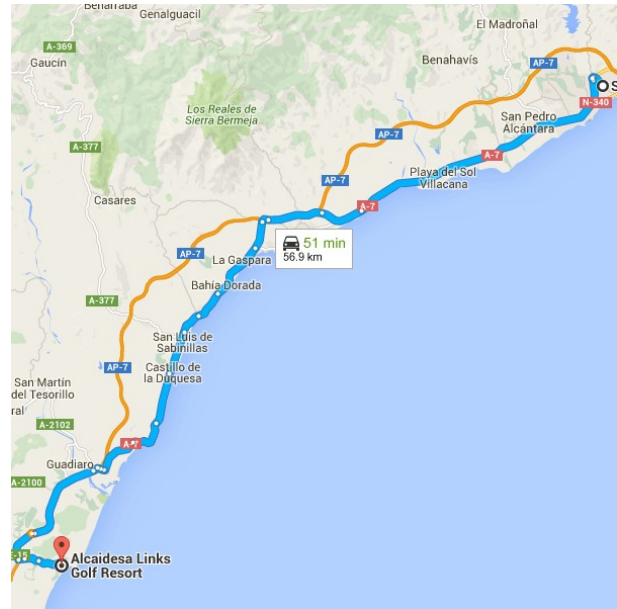

2.7 km
-  8. Use the left 2 lanes to merge onto E-15/A-7/AP-7 toward Guadiaro/Algeciras/Cádiz

3.3 km
-  9. Use the right 2 lanes to take exit 153 for A-7 toward Estepona/Algeciras/Cádiz

500 m
-  10. At the roundabout, take the 4th exit onto Ctra. Vía Circunvalac/A-7

1.8 km
-  11. At the roundabout, take the 2nd exit onto A-7

3.7 km
-  12. At the roundabout, take the 2nd exit and stay on A-7

1.9 km
-  13. At the roundabout, take the 2nd exit and stay on A-7

1.4 km
-  14. At the roundabout, take the 2nd exit and stay on A-7

2.7 km
-  15. At the roundabout, take the 2nd exit and stay on A-7

3.1 km
-  16. At the roundabout, take the 2nd exit and stay on A-7

2.5 km
-  17. At the roundabout, take the 2nd exit and stay on A-7

2.6 km
-  18. At the roundabout, take the 1st exit and stay on A-7

74 m

- 19. Use the middle lane to stay on A-7

 230 m
- 20. At the roundabout, take the 2nd exit and stay on A-7

 170 m
- 21. At the roundabout, take the 3rd exit onto the E-15/A-7 ramp to Guadiaro/Algeciras/Cádiz