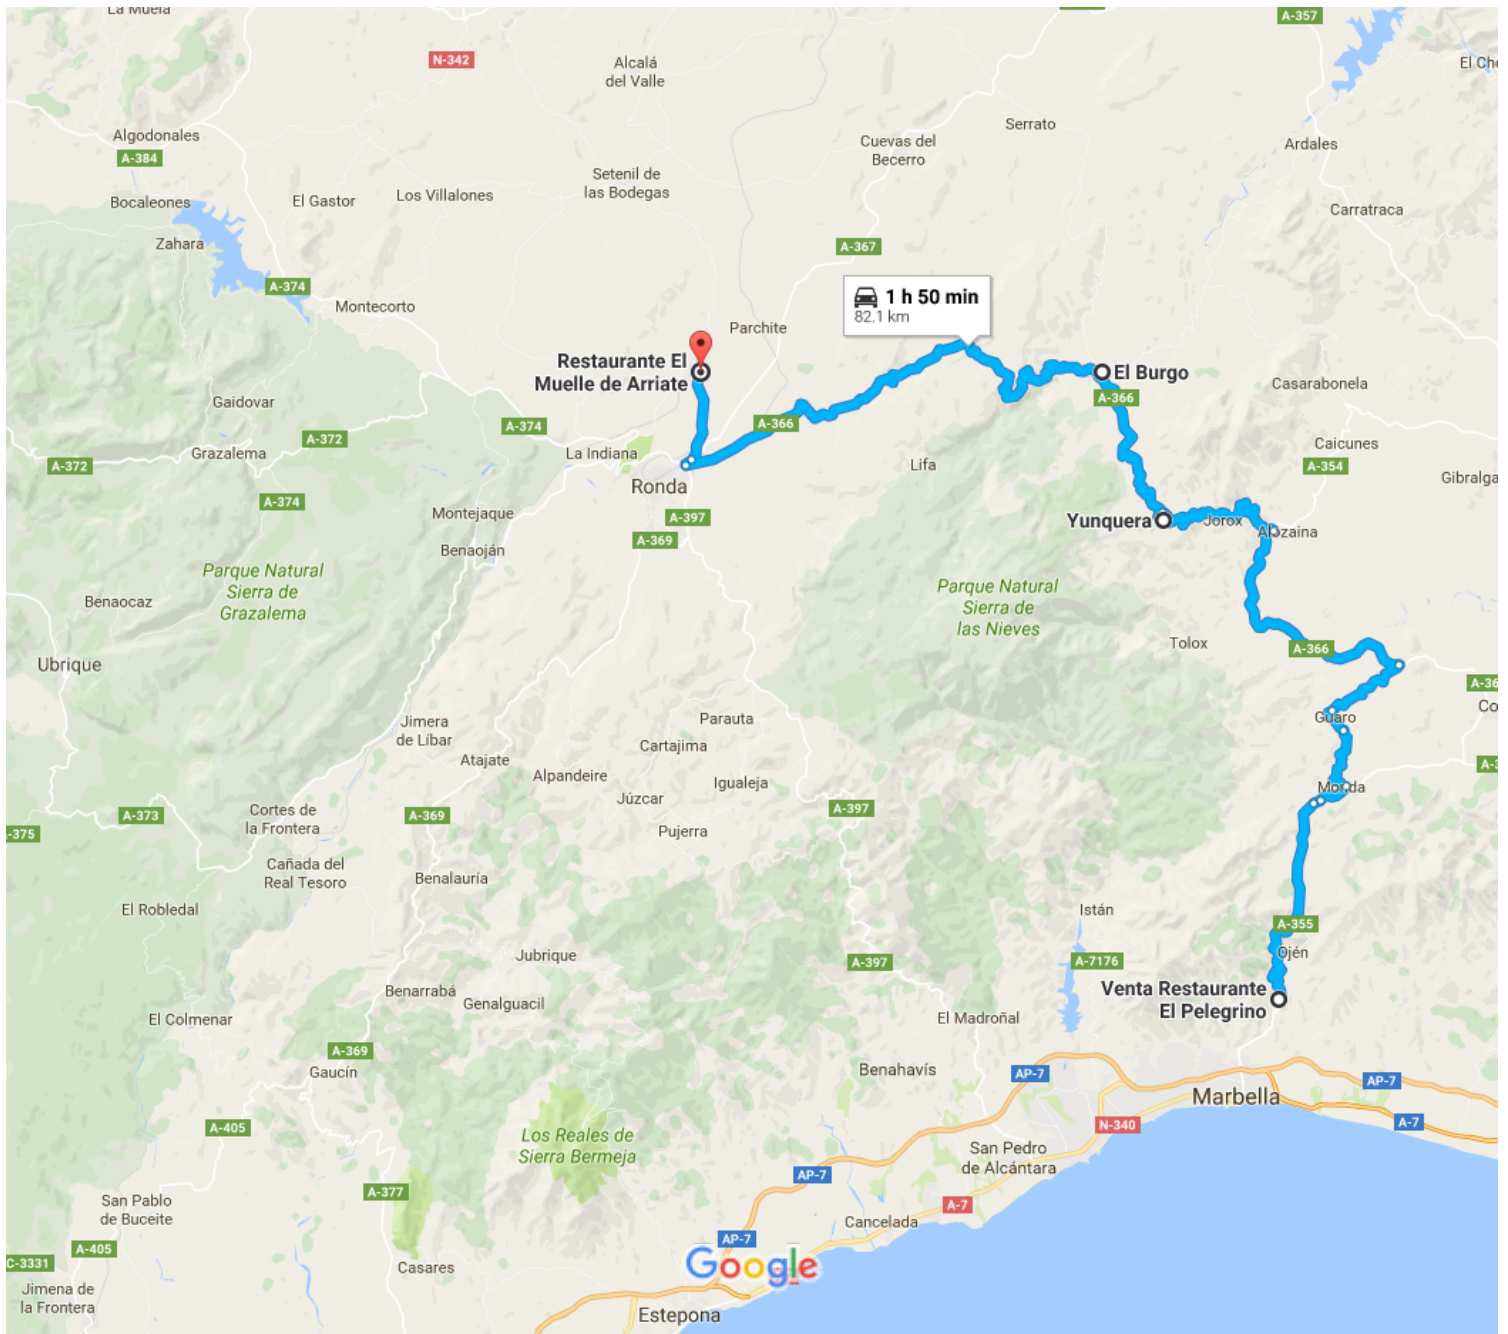

Venta Restaurante El Pelegrino to Restaurante El Muelle de Arriate

5 km

Venta Restaurante El Pelegrino

A-7103, 29610 Ojén, Málaga, Spain

Follow A-355, A-7100 and A-366 to Av. da García Herrera in Yunquera

53 min (42.1 km)

↑ 1. Head north-east on A-7103

120 m

↗ 2. Turn left to merge onto A-355

10.5 km

- ↗ 3. Take the A-7101 exit towards Monda/Guaro

290 m
- ↶ 4. Turn left onto A-7101

12.3 km
- ↶ 5. Turn left onto A-7100/Calle Jaula

i Continue to follow A-7100

1.5 km
- ⦿ 6. At the roundabout, take the 3rd exit and stay on A-7100

3.3 km
- ⦿ 7. At the roundabout, take the 2nd exit onto A-7100/MA-419

i Continue to follow A-7100

15.7 km
- ↶ 8. Turn left onto A-366

51 m
- RESTAURANTE ENARA

41.7 km

55 min (42.7 km)

Yunquera

Málaga, Spain

- ↑ 14. Head north on Calle Blas Infante towards Calle Cañadilla Viquez

230 m
- ↗ 15. Turn right onto Calle la Viña

110 m
- ↶ 16. Turn left onto A-366